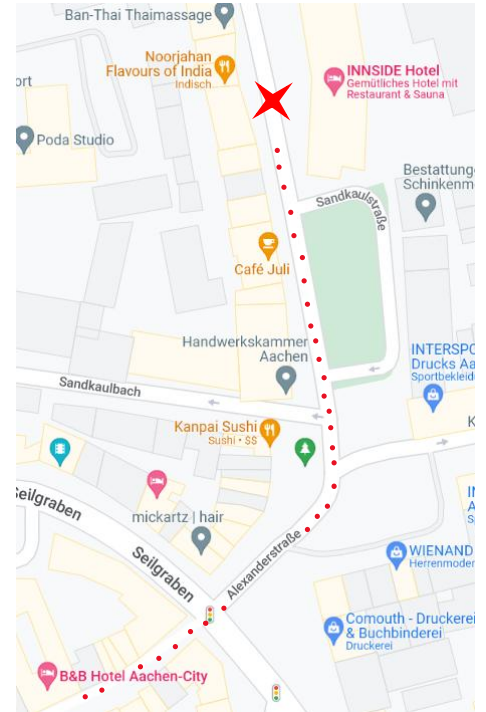

Pickup Points in Aachen

For B&B Hotel Aachen City guests: