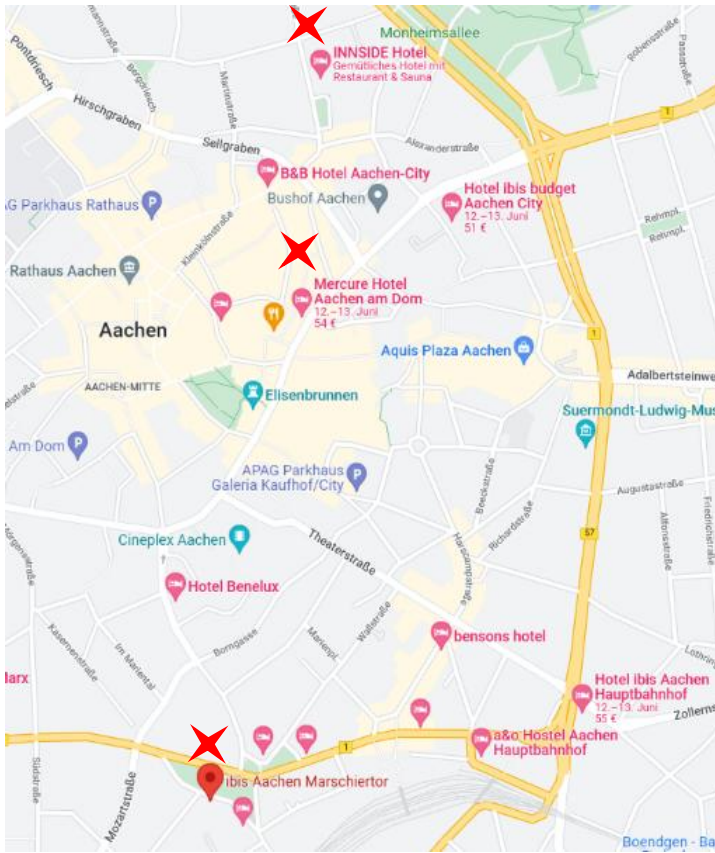

18:00 Forschungszentrum Jülich, 04.7 Lecture Hall
Mercure am Dom, Peterstraße 1, 52062 Aachen
Hotel ibis Marschiertor, Friedlandstraße 6-8, 52064 Aachen

18:00 Forschungszentrum Jülich, 04.7 Lecture Hall
Hotel INNSIDE by Melia, Sandkaulstraße 20, 52062 Aachen
(also drop off point for guests from B&B Hotel Aachen City)

Friday, 12 June 2026

Shuttle 1 – NEW order of pickup points

07:45 Mercure am Dom, Peterstraße 1, 52062 Aachen

07:55 Hotel ibis Marschiertor, Friedlandstraße 6-8, 52064 Aachen
Forschungszentrum Jülich, 04.7 Lecture Hall

Shuttle 2

07:45 Hotel INNSIDE by Melia, Sandkaulstraße 20, 52062 Aachen
(also pickup point for guests from B&B Hotel Aachen City)
Forschungszentrum Jülich, 04.7 Lecture Hall

13:45 Forschungszentrum Jülich, 04.7 Lecture Hall
Düren Main Station
Aachen Main Station

14:00 Forschungszentrum Jülich, 04.7 Lecture Hall
Forschungszentrum Jülich, 01.3

15:00 Forschungszentrum Jülich, 01.3
Düren Main Station
Aachen Main Station

Description for pickup points on the next page =>